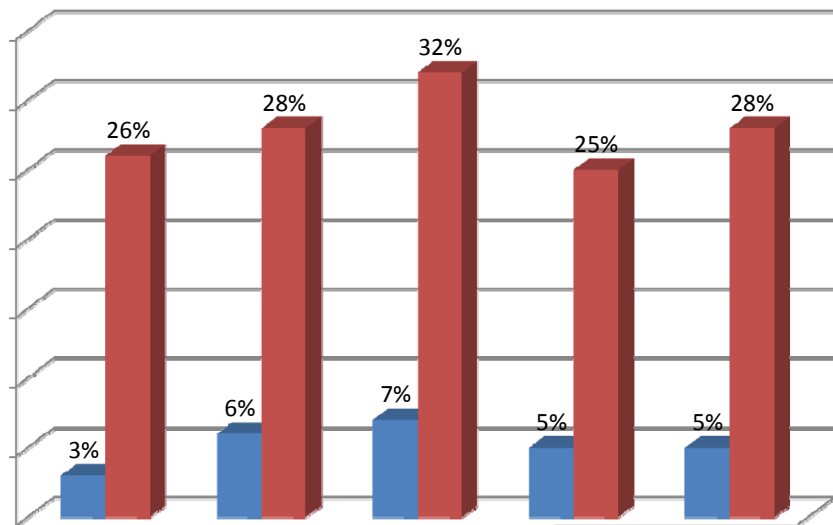

Graduation rates of full-time, first-time degree-seeking undergraduates by cohort year

■ Within 4 years	3%	6%	7%	5%	5%
■ Within 6 years (150% of normal time to program completion)	26%	28%	32%	25%	28%